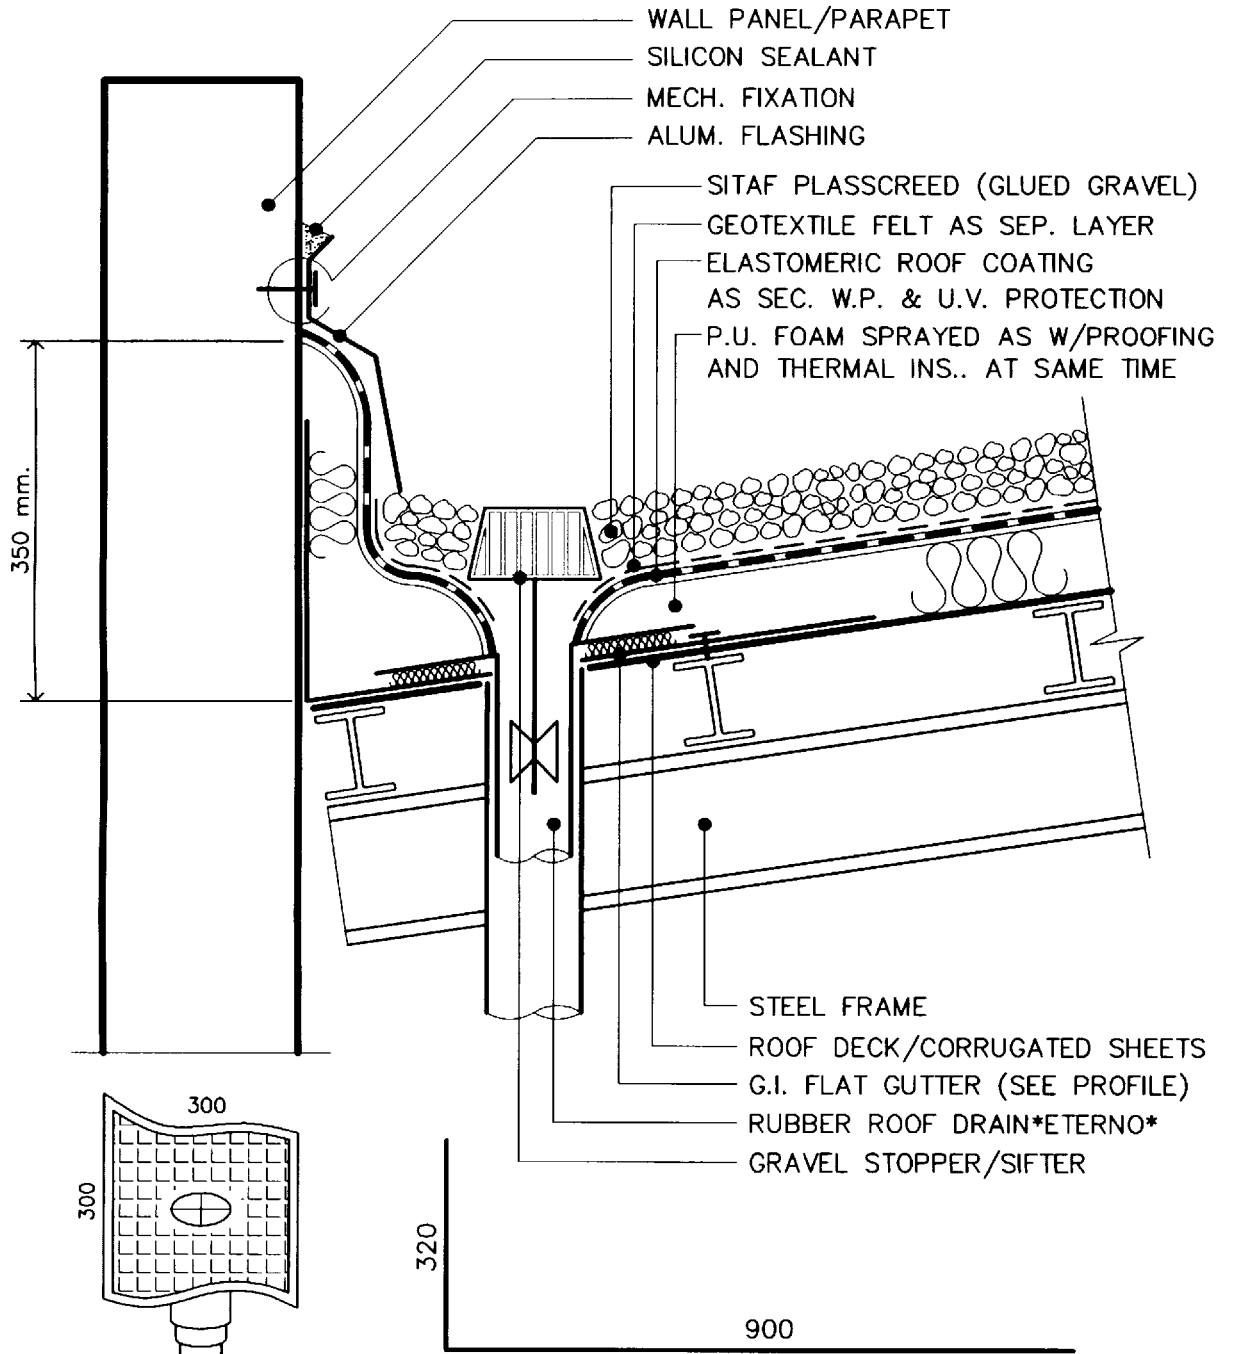

CMD-01

ETERNO RUBBER DRAIN

FLAT GUTTER PROFILE

CLIENT

SITAF SAUDIA CO. LTD.

PROJECT

TITLE

PROPOSED ROOFING SECTION